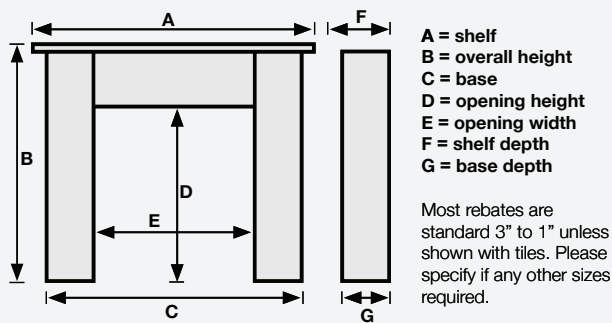

SPECIFICATIONS

To view the complete selection of all our designs past and present, visit our website www.oerfireplaces.com and click on the virtual catalogue icon.

Knots, burrs, figuring and varying grain patterns in the same piece are all natural and inherent factors to solid timber and should be expected. This produces a unique product to enhance your room. Cracking may appear in tiles. This is normal and inherent. All sizes are approximate and a tolerance of up to 5mm should be allowed for machining. Limestone is a natural material and as such may vary in shade slightly to pictures shown. Limestone/marble may also contain natural fossils, fissures, and darker graining. We reserve the right to make changes to profiles, and design details on all fireplaces, beams, shelves, and components.

DESIGN	PAGE	A		B		C		D		E		F		G	
		inches	mm	inches	mm	inches	mm	inches	mm	inches	mm	inches	mm	inches	mm
Colorado	3	45	1143	50.37	1280	42.75	1086	33	838	31	788	7.5	190	5.25	134
Oak Tweed	3	54	1372	46.5	1181	49	1245	36	914	35	889	8	203	5.25	134
Rusticana	3	51.5	1308	43.75	1110	51.5	1308	36	915	36	915	4.85	124	4.75	124
Belgravia	3	52	1320	44	1118	52	1320	36	915	36	915	7.5	190	8.5	216
Astoria	4	61	1550	48.25	1225	53.5	1360	38	965	40	1015	8.5	216	4.75	120
Woodhaven	4	56	1423	46.5	1170	52	1320	36	915	36	915	8.86	225	4.5	115
Hampton	4	56	1424	46.8	1188	50.2	1275	36	915	36	915	10	255	3.75	95
Glenmore	5	60	1524	48.25	1225	56.25	1429	39	992	42	1066	6.75	172	4.75	121
Trentham	5	56	1422	48.5	1232	50.75	1289	37.5	952	38	956	10.5	267	6	152
Abbey	5	54	1372	43.25	1098	48	1220	36	915	36	915	7.5	192	4.75	121
Cotswold	5	52	1320	44	1115	47.5	1206	36	915	35	890	7	178	4.75	120
Carrbridge	6	56	1422	46.5	1177	52	1321	37.5	952	38	956	8.75	222	6.75	172
Cambridge	6	52	1322	43.75	1111	47.5	1206	36	915	36	915	7	177	6	152
Aviemore	6	54	1372	45.5	1156	50.25	1276	36	915	36	915	8	200	6.75	172
Oak Imperial	6	56	1422	47.5	1207	52	1320	36	914	36	914	10	254	6	152
Cairngorm Oak	7	53	1345	45.75	1160	48.75	1240	36	915	36	915	7.5	192	4.75	120
Cairngorm Pine	7	53	1345	45.75	1160	48.75	1240	36	915	36	915	7.5	192	4.75	120
Oak Mini Cairngorm	7	48	1220	42	1067	45	1143	34	864	33	838	6	152	4	102
Gordon	7	48	1220	43	1092	44	1117	34.25	870	33	838	6	150	4	100
Plain Cottage	8	61	1545	51.75	1315	57	1445	39	990	42	1065	7.5	190	4.75	120
Cottage Corbel	8	55	1397	46	1168	51	1295	36	915	36	915	7.5	190	5	127
Cottage Peg	8	55	1397	46	1168	51	1295	36	915	36	915	7.5	190	5	127
Belgravia	9	58	1474	47	1193	58	1474	39	990	42	1067	5.75	146	7	177
Calgary	9	54	1370	43	1092	50	1270	36	915	36	915	7.5	190	6.75	170
Vermont	9	52.5	1332	46	1170	49	1245	36	915	36	915	8	200	7	175
Lineare	10	54	1372	45	1143	50	1270	36	914	36	914	7.875	194	5	127
Lineare	10	54	1372	45	1143	50	1270	36	914	36	914	7.875	194	5	127
Linear	10	54	1372	45	1143	50	1270	36	914	36	914	7.875	194	5	127
Kensington	11	62.5	1588	51	1296	57.75	1467	39	990	42	1067	8.75	222	5.5	140
Caledonian	11	69	1752	52.5	1333	61.75	1568	38.75	984	42	1067	14	355	6.5	165
Bradenton	14	52	1320	44	1120	52	1320	36	915	36	915	5.75	142	5.75	142
Trentham	14	54	1372	49	1245	50.75	1289	38	965	38	965	8.75	223	5	127
Ash Fireplace	15	46	1160	44	1120	45.75	1160	35.5	900	33.75	855	2.5	60	2.5	60
Grey Modular	15	47	1194	44	1117	47	1194	17.62	447	22.5	572	4	102	4	102

PAINTED FIREPLACES

White Tweed	12	54	1372	46.25	1175	49	1244	36	914	35	889	7.75	197	5.25	134
Marseille	12	58.5	1486	47.5	1206	54	1372	37.5	952	40	1010	10.75	274	5.5	140
White Imperial	12	56	1422	47.5	1207	52	1320	36	914	36	914	10	254	6	152
White Kensington	12	57	1448	48	1220	52.25	1327	36	915	36	915	8.5	216	5.5	140
Hilton	13	52	1320	47.5	1195	49	1240	36	915	36	915	7.5	190	5.2	132
Cheltenham	13	62	1573	49.75	1263	56.75	1442	37.25	997	42	1066	7.25	186	5.25	133
Grey Cheltenham	14	56	1422	48	1220	50.5	1283	36.5	927	36.5	927	9	229	7.5	191