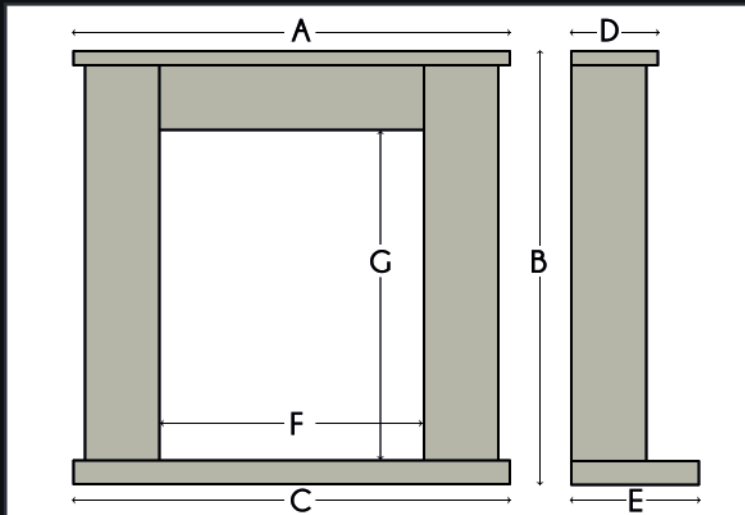

Sizes Shown Throughout this Catalogue are for standard Models.

All of our Fireplaces can be customised to suit your particular requirements.

Please discuss with your Stockist for suitability and pricing.

All material colours and patterns are shown for illustration purposes and may vary from the final product.

The Full range of our Materials can be viewed at your local stockist.

MODEL	PAGE	A	B	C	D	E	F	G
MALVERN	1	1372mm	1004mm	1372mm	203mm	381mm	822mm	685mm
CONISTON	1	1321mm	1118mm	1321mm	197mm	381mm	774mm	768mm
MALVERN Tall	2	1372mm	1107mm	1372mm	203mm	381mm	822mm	787mm
CONISTON Plus	2	1372mm	1110mm	1372mm	197mm	381mm	773mm	775mm
VERONA	3	1321mm	1111mm	1321mm	216mm	381mm	890mm	825mm
MADISON	3	1220mm	1035mm	1220mm	190mm	381mm	738mm	750mm
LAURA	4	1220mm	1101mm	1270mm	152mm	381mm	762mm	813mm
LAURA Delux	4	1168mm	1048mm	1220mm	152mm	381mm	711mm	762mm
APOLLO	5	1143mm	995mm	1143mm	177mm	381mm	618mm	673mm
APOLLO Plus	5	1321mm	1067mm	1321mm	177mm	381mm	796mm	745mm
CONCEPT	6	1220mm	1045mm	1270mm	152mm	381mm	813mm	780mm
MONTAGUE	6	1372mm	1045mm	1372mm	210mm	381mm	940mm	622mm
TAMAR	7	1220mm	971mm	1220mm	159mm	381mm	838mm	755mm
PRIORY	7	1220mm	965mm	1220mm	159mm	381mm	838mm	723mm
BURWOOD	8	1372mm	1152mm	1372mm	165mm	381mm	813mm	850mm
GRANTHAM	8	1321mm	1073mm	1321mm	190mm	381mm	790mm	783mm
CHATSWORTH	9	1321mm	1016mm	1321mm	177mm	381mm	875mm	780mm
FENTON	9	1321mm	1078mm	1321mm	190mm	381mm	810mm	773mm
CLEO	10	1372mm	1092mm	1372mm	165mm	381mm	889mm	831mm
GRAND TUDOR	10	1372mm	1085mm	1372mm	228mm	381mm	750mm	751mm
SALISBURY	11	1066mm	1003mm	1066mm	152mm	381mm	685mm	742mm
TIFFANY	11	1016mm	952mm	1016mm	140mm	381mm	685mm	685mm
SHALDON	12	1220mm	1041mm	1270mm	152mm	381mm	762mm	768mm
NEVADA	12	1220mm	1066mm	1270mm	152mm	381mm	762mm	780mm
CAMBRIDGE	13	1068mm	991mm	1068mm	203mm	381mm	711mm	774mm
TUSCAN	13	1220mm	1016mm	1220mm	203mm	381mm	762mm	743mm
CAMDEN	14	1220mm	1016mm	1220mm	152mm	381mm	838mm	768mm
CHAMONIX	14	940mm	867mm	940mm	127mm	381mm		
MILAN	15	1016	990mm	1016mm	114mm	381mm		
MACKINTOSH	15	1505mm	1117mm		210mm		889mm	889mm
DYRHAM	16	1245mm	1016mm		203mm		787mm	800mm
MADELINE	16	1270mm	1036mm		190mm		810mm	827mm
FLAT VICTORIAN	17	1422mm	1149mm		203mm		915mm	915mm
BERRINGTON	18	1321mm	1092mm		216mm		889mm	863mm
IMPERIAL	18	1220mm	1092mm		203mm		787mm	889mm
WICKHAM	19	1287mm	1040mm		165mm		787mm	800mm
EDISON	19	1420mm	959mm	1500mm	240mm	370mm	1092mm	690mm
TESLA	20	1220mm	1025mm	1220mm	300mm	381mm	740mm	770mm
TESLA L	20	1220mm	1130mm	1370mm	300mm	381mm	826mm	885mm