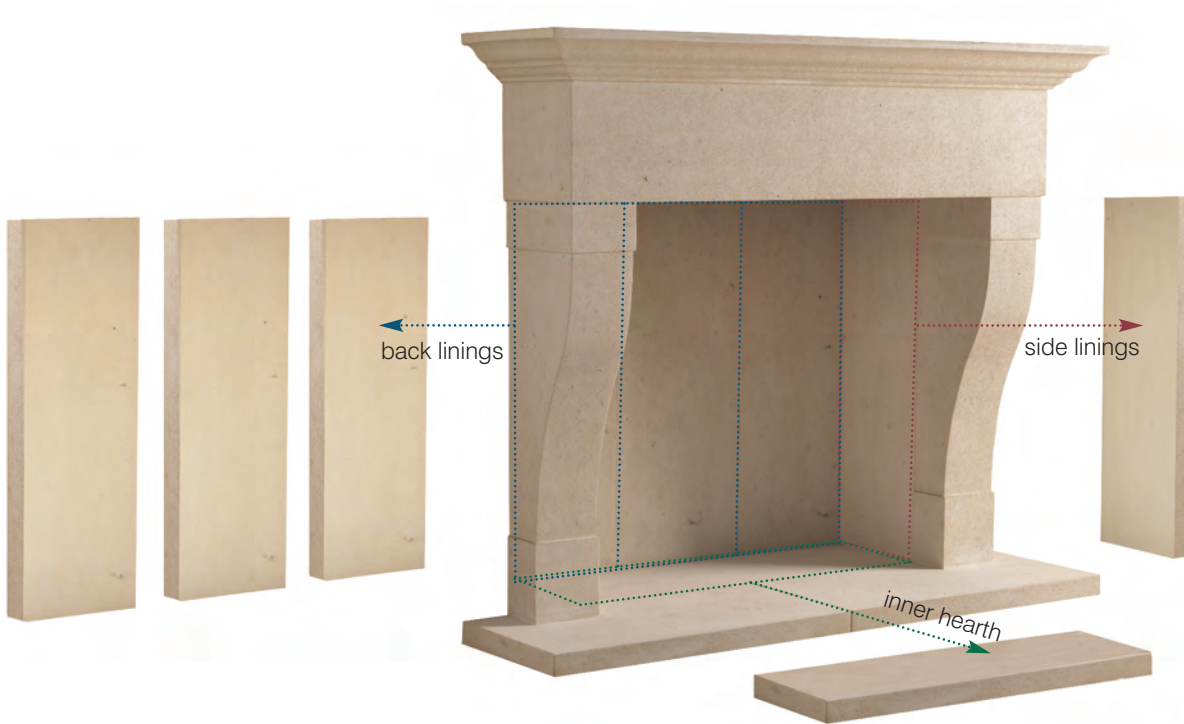

ADDITIONAL ITEMS

Complete the look of your new Principal Stone Fireplace, with one of our chambers or back panels.