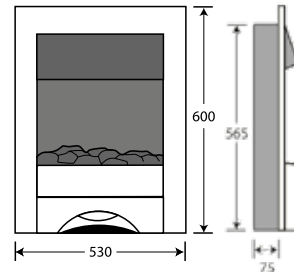

Zara

Illusion Electric

TYPE	Illusion electric inset
CONTROL	Remote Control/Manual
OUTPUT	0.75kW / 1.5kW heater thermostatically controlled
EFFECT	LED Flame Effect
FUEL BED OPTION	Log or coal
OPENING DIMENSIONS	Height min 565 max 585 Width min 408 max 440