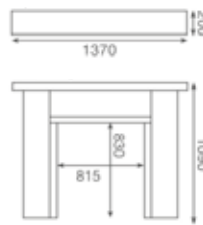

Hanley

Natural oak finish
Grey paint with oak shelf
White & grey paint
Grey paint finish

54"

1-3" rebate