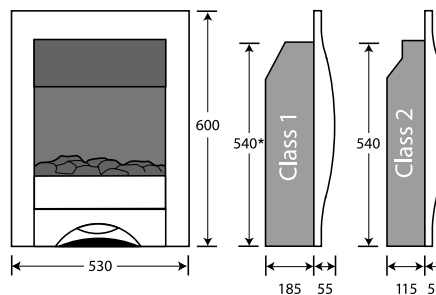

Zara

Radiant Gas Fire

F

TYPE	NG - Class 1 (full depth) NG - Class 2 (slimline)
CONTROL	Manual or fingerslide class 1 only
OUTPUT	Class 1: 3.5kW Class 2: 3.2kW
FUEL BED OPTION	Coal or Pebble
OPENING DIMENSIONS	Class 1: Height min 540 max 575 Width min 375 max 450 Class 2: Height min 540 max 575 Width min 350 max 450