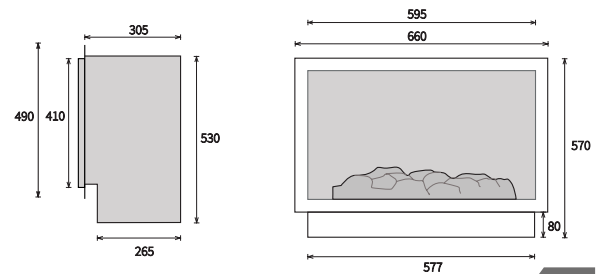

Chelsea Small

Built-in gas fire

C

TYPE	Chelsea Small - Natural Gas
CONTROL	Manual, IR Remote
OUTPUT	4.3kW
BACK BRICK EFFECT	Natural or Black Back
FUEL BED	Log