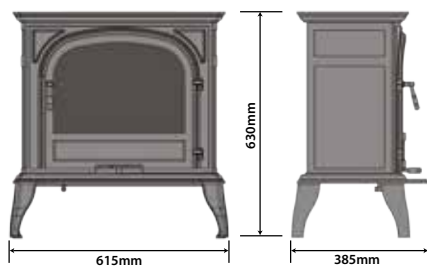

Novo 400

Flueless Inset Gas Fire

A

TYPE	Flueless
CONTROL	Manual
OUTPUT	2.1kW
AIR VENT REQUIRED	100mm ²
FUEL BED	Coal

Novo 600

Flueless Gas Stove

A

TYPE	Flueless
CONTROL	Slide control
OUTPUT	2.8kW
AIR VENT REQUIRED	100mm ²
FUEL BED	Log