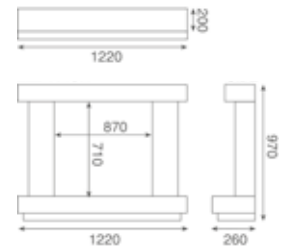

XP20

White mist surround with grey slate inlay finish

48"

1-3" rebate