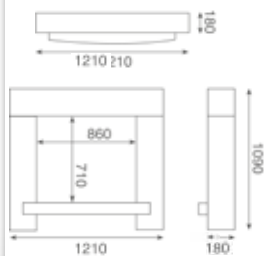

XP30

White mist surround with grey slate inlay finish

48"

1-3" rebate