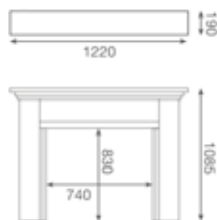

Whitton

Natural oak finish

48"

1-3" rebate

Whitton

Natural oak finish

54"

1-3" rebate