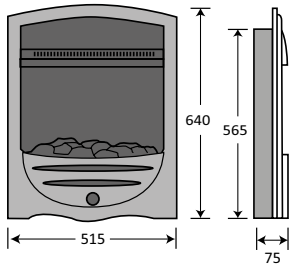

Chelsea 400

Inset Electric Fire

TYPE	Electric
CONTROL	Remote Control/Manual
OUTPUT	Up to 2kW
EFFECT	Multi-colourway innovative flame technology
FUEL BEDS INCLUDED	Pebbles, crystals, logs and coals
OPENING DIMENSIONS	Height min 550 max 580 width min 400 max 430

TYPE	Illusion electric inset
CONTROL	Remote Control/Manual
OUTPUT	0.75kW / 1.5kW heater thermostatically controlled
EFFECT	LED Flame Effect
FUEL BED OPTION	Log or coal
OPENING DIMENSIONS	Height min 565 max 585 Width min 408 max 440