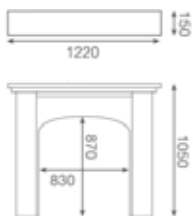

Stretton

Natural oak finish

48"

1-3" rebate