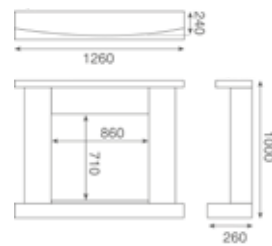

XP10

White mist surround with grey slate inlay finish

50"

1-3" rebate