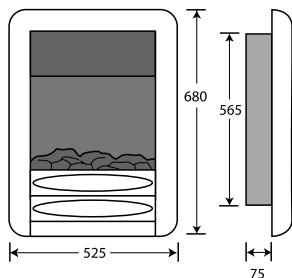

Annabelle/Chloe/Juliet

Illusion Electric

TYPE	Illusion electric inset
CONTROL	Remote Control/Manual
OUTPUT	0.75kW / 1.5kW heater thermostatically controlled
EFFECT	LED Flame Effect
FUEL BED OPTION	Log or coal
OPENING DIMENSIONS	Height min 565 max 585 Width min 408 max 440

Bauhaus/Blenheim/Daisy/Grace/Media

Illusion Electric

TYPE	Illusion electric inset
CONTROL	Remote Control/Manual
OUTPUT	0.75kW / 1.5kW heater thermostatically controlled
EFFECT	LED Flame Effect
FUEL BED OPTION	Log or coal
OPENING DIMENSIONS	Height min 565 max 585 Width min 408 max 440

Carmen (hole-in-the-wall)

Illusion Electric

TYPE	Illusion electric inset
CONTROL	Remote Control/Manual
OUTPUT	0.75kW / 1.5kW heater thermostatically controlled
EFFECT	LED Flame Effect
FUEL BED OPTION	Log or coal
OPENING DIMENSIONS	Height min 565 max 585 Width min 408 max 440