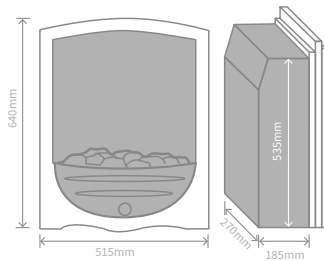

Freya Gas Glass fronted

Convactor Gas Fire

C

TYPE	Natural Gas - Class 1 (Full-depth)
CONTROL	Slide control
OUTPUT	Class 1 - 4.0kW
EFFICIENCY	85.5%
FUEL BED	Coal