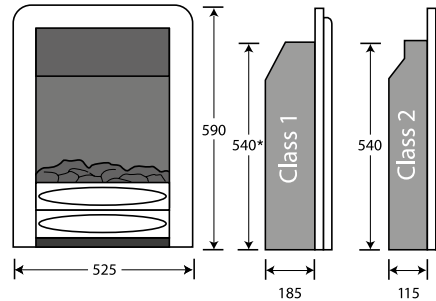

Carmen Inset

Radiant Gas Fire

F

TYPE	NG - Class 1 (full depth) NG - Class 2 (slimline)
CONTROL	Manual
OUTPUT	Class 1: 3.5kW Class 2: 3.2kW
FUEL BED OPTION	Coal or Pebble
OPENING DIMENSIONS	Class 1: Height min 540 max 575 Width min 375 max 450 Class 2: Height min 540 max 575 Width min 350 max 450

*Spigot outlet is 560mm high. It fits in the gather at the top of the fireplace when fitted. Modifications to the opening must be to a minimum height of 560mm.