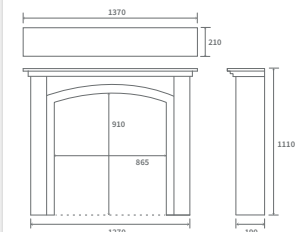

Whitton

Natural oak finish

48"

1-3" rebate

Whitton

Natural oak finish

54"

1-3" rebate