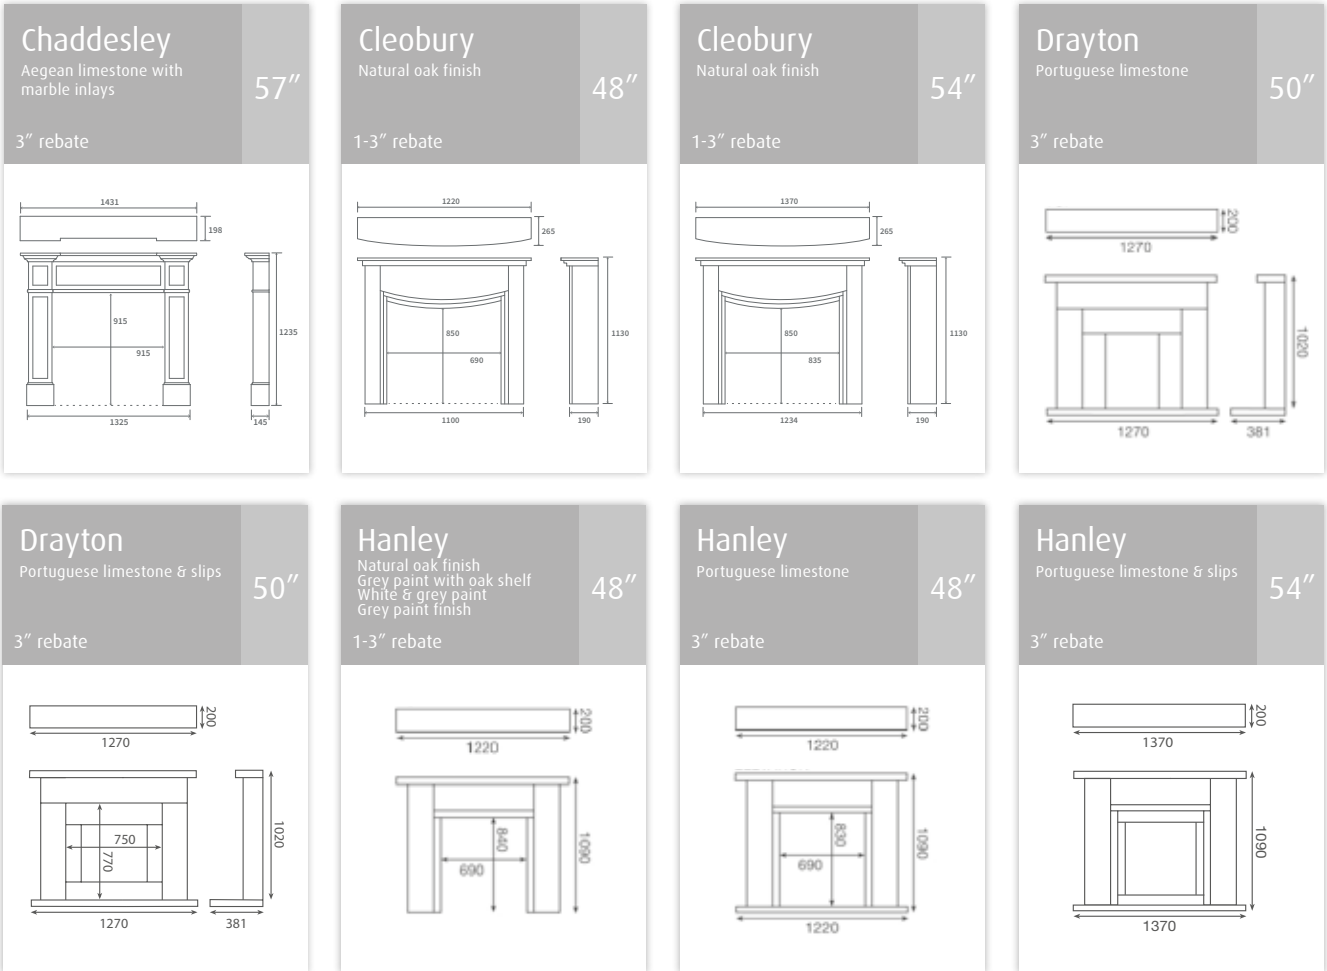

Chelsea 400
Inset Electric Fire
Chrome/black nickel overlay trim

Chelsea 400
Inset Electric Fire
Brushed steel/chrome overlay trim

Heat up your
LIVING SPACE

Add warmth &
CHARACTER

Surround Dimensions

Dimensions are shown here in millimeters. Please note that overall heights do not include depth of hearth.