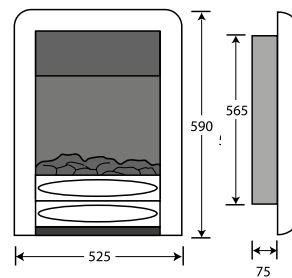

Annabelle/Chloe/Juliet

Illusion Electric

TYPE	Illusion electric inset
CONTROL	Remote Control/Manual
OUTPUT	0.75kW / 1.5kW heater thermostatically controlled
EFFECT	LED Flame Effect
FUEL BED OPTION	Log or coal
OPENING DIMENSIONS	Height min 565 max 585 Width min 408 max 440

Bauhaus/Blenheim/Daisy/Grace/Media

Illusion Electric

TYPE	Illusion electric inset
CONTROL	Remote Control/Manual
OUTPUT	0.75kW / 1.5kW heater thermostatically controlled
EFFECT	LED Flame Effect
FUEL BED OPTION	Log or coal
OPENING DIMENSIONS	Height min 565 max 585 Width min 408 max 440

Carmen (hole-in-the-wall)

Illusion Electric

TYPE	Illusion electric inset
CONTROL	Remote Control/Manual
OUTPUT	0.75kW / 1.5kW heater thermostatically controlled
EFFECT	LED Flame Effect
FUEL BED OPTION	Log or coal
OPENING DIMENSIONS	Height min 565 max 585 Width min 408 max 440

Carmen Inset

Illusion Electric

TYPE	Illusion electric inset
CONTROL	Remote Control/Manual
OUTPUT	0.75kW / 1.5kW heater thermostatically controlled
EFFECT	LED Flame Effect
FUEL BED OPTION	Log or coal
OPENING DIMENSIONS	Height min 565 max 585 Width min 408 max 440