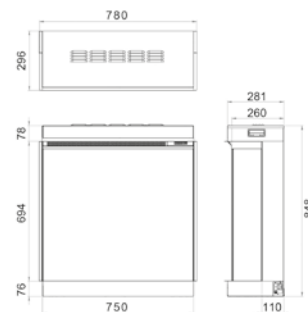

Chelsea 750VS

Electric Fire

TYPE	Electric
CONTROL	Remote Control/Manual
OUTPUT	Up to 1.5kW
EFFECT	Ultra Realistic LED Modulating
FUEL BED OPTION	Ultra Realistic High Definition Log