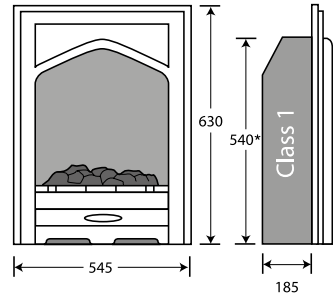

Churchill

Radiant Gas Fire

F

TYPE	NG - Class 1 (full depth)
CONTROL	Manual
OUTPUT	Class 1: 3.5kW
FUEL BED OPTION	Coal or Pebble
OPENING DIMENSIONS	Height min 540 max 575 Width min 375 max 450

*Spigot outlet is 560mm high. It fits in the gather at the top of the fireplace when fitted. Modifications to the opening must be to a minimum height of 560mm.