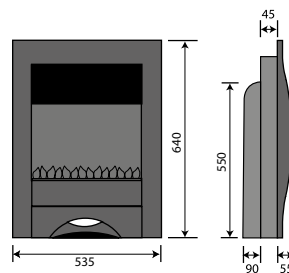

Novo 400

Flueless Inset Gas Fire

A

TYPE	Flueless
CONTROL	Manual
OUTPUT	2.1kW
AIR VENT REQUIRED	100mm²
FUEL BED	Coal