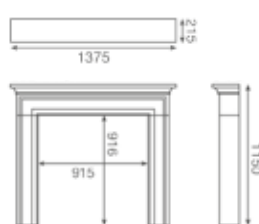

Stretton

Natural oak finish

48"

1-3" rebate

Wenlock

Aegean limestone

54"

3" rebate