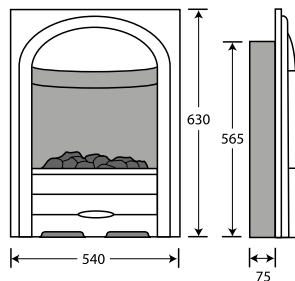

*Spigot outlet is 560mm high. It fits in the gather at the top of the fireplace when fitted. Modifications to the opening must be to a minimum height of 560mm.

Electric Fire Specifications

Dimensions are shown here in millimeters.

Annabelle/Chloe/Juliet

Illusion Electric

TYPE	Illusion electric inset
CONTROL	Remote Control/Manual
OUTPUT	0.75kW / 1.5kW heater thermostatically controlled
EFFECT	LED Flame Effect
FUEL BED OPTION	Log or coal
OPENING DIMENSIONS	Height min 565 max 585 Width min 408 max 440