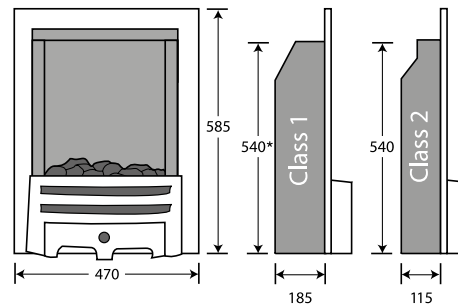

Bauhaus/Blenheim/Daisy/Grace/Media

Radiant Gas Fire

TYPE	NG - Class 1 (full depth) NG - Class 2 (slimline)
CONTROL	Manual
OUTPUT	Class 1: 3.5kW Class 2: 3.2kW
FUEL BED OPTION	Coal or Pebble
OPENING DIMENSIONS	Class 1: Height min 540 max 575 Width min 375 max 450 Class 2: Height min 540 max 575 Width min 350 max 450

*Spigot outlet is 560mm high. It fits in the gather at the top of the fireplace when fitted. Modifications to the opening must be to a minimum height of 560mm.