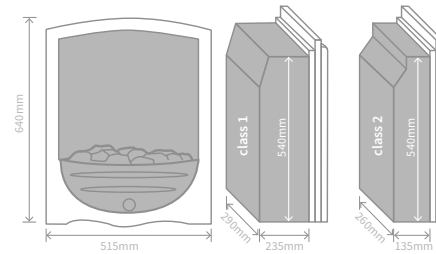

Freya Gas Open fronted

Convactor Gas Fire

F

TYPE	Natural Gas - Class 1 (Full-depth) Natural Gas - Class 2 (Slimline) LPG - Class 1 (full depth)
CONTROL	Slide control
OUTPUT	Class 1 - 4.0kW Class 2 - 3.4kW
EFFICIENCY	Class 1 - 64% Class 2 - 61%
FUEL BED	Coal