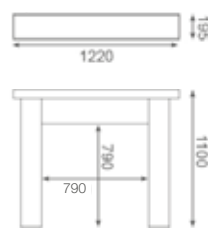

Stanford

Natural oak finish
White paint
Grey paint

48"

1-3" rebate