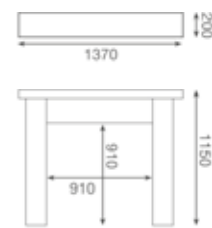

Stanford

Natural oak finish
White paint
Grey paint

54"

1-3" rebate