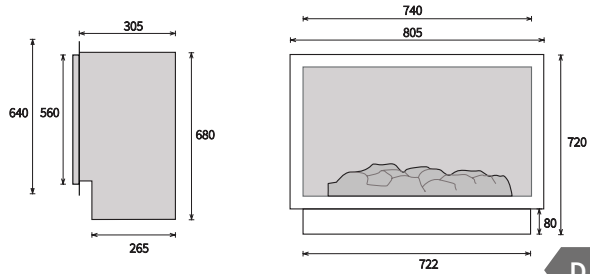

Chelsea Tall

Built-in gas fire

D

TYPE	Chelsea Tall - Natural Gas
CONTROL	Manual, IR Remote
OUTPUT	4.8kW
BACK BRICK EFFECT	Natural or Black Back
FUEL BED	Log