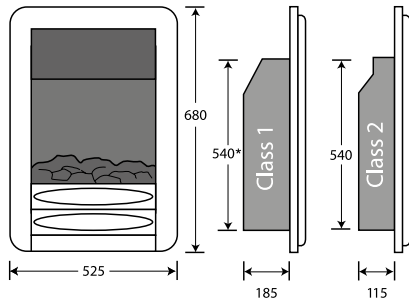

Carmen (hole-in-the-wall)

Radiant Gas Fire

F

TYPE	NG - Class 1 (full depth) NG - Class 2 (slimline)
CONTROL	Manual
OUTPUT	Class 1: 3.5kW Class 2: 3.2kW
FUEL BED OPTION	Coal or Pebble
OPENING DIMENSIONS	Class 1: Height min 540 max 575 Width min 375 max 450 Class 2: Height min 540 max 575 Width min 350 max 450

*Spigot outlet is 560mm high. It fits in the gather at the top of the fireplace when fitted. Modifications to the opening must be to a minimum height of 560mm.