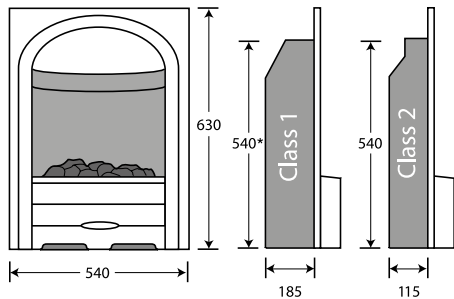

XP30

White mist surround with grey slate inlay finish

48"

1-3" rebate

Gas Fire Specifications

Dimensions are shown here in millimeters.

Annabelle/Chloe/Juliet

Radiant Gas Fire