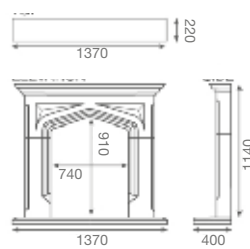

Harvington

Portuguese limestone

54"

3" rebate