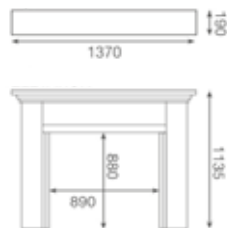

Whitton

Natural oak finish

48"

1-3" rebate

Whitton

Natural oak finish

54"

1-3" rebate