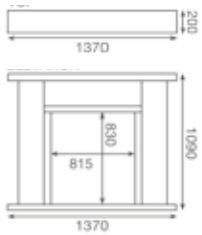

Hanley

Portuguese limestone

54"

3" rebate