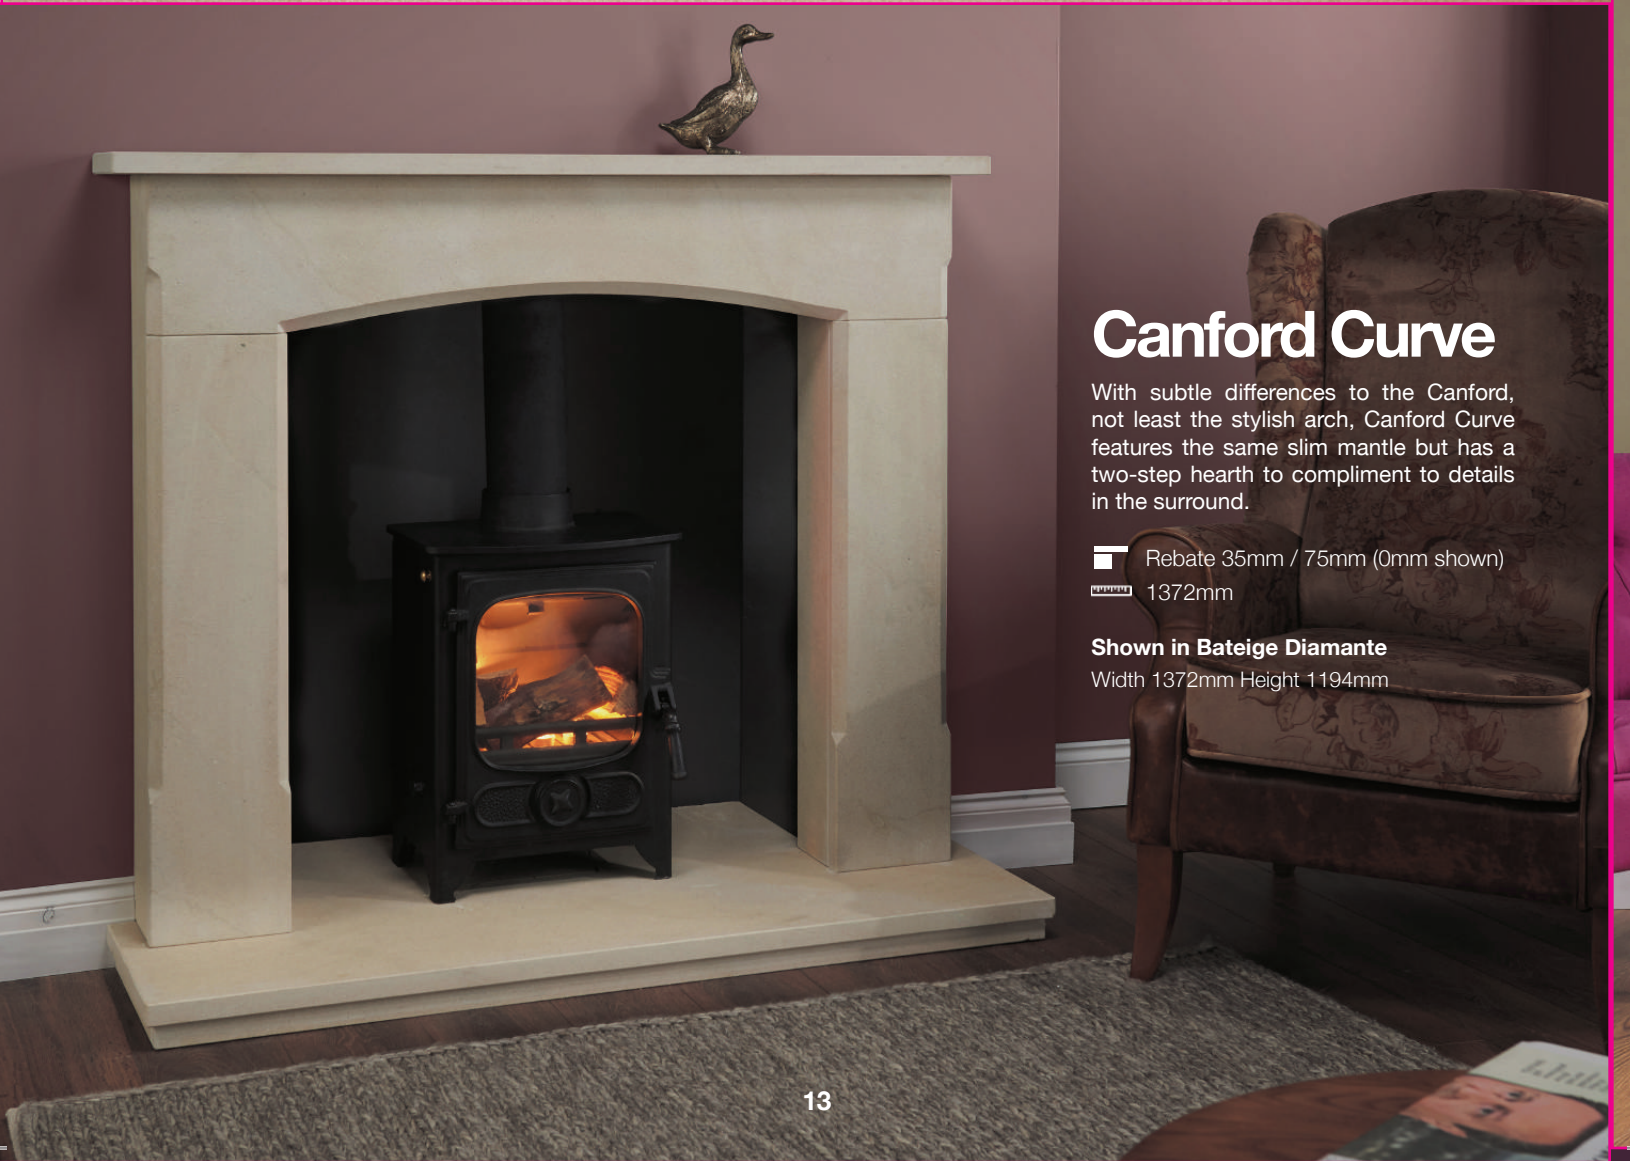

Canford Curve

With subtle differences to the Canford, not least the stylish arch, Canford Curve features the same slim mantle but has a two-step hearth to compliment to details in the surround.

Rebate 35mm / 75mm (0mm shown)
1372mm

Shown in Bateige Diamante

Width 1372mm Height 1194mm