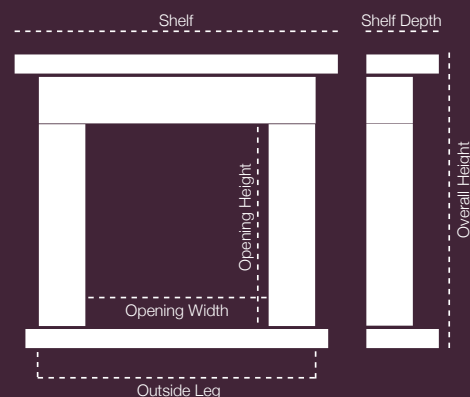

Suite Dimensions

Whilst every effort has been made to ensure the accuracy of the product specifications are correct errors do sometimes occur. We continually develop our products through design as such specifications may change without notice.

All of our fireplaces can be made in any size and from the majority of materials, so your fireplace is truly bespoke. Sizes are for guidance only, if you require any specific size please contact your local stockist.